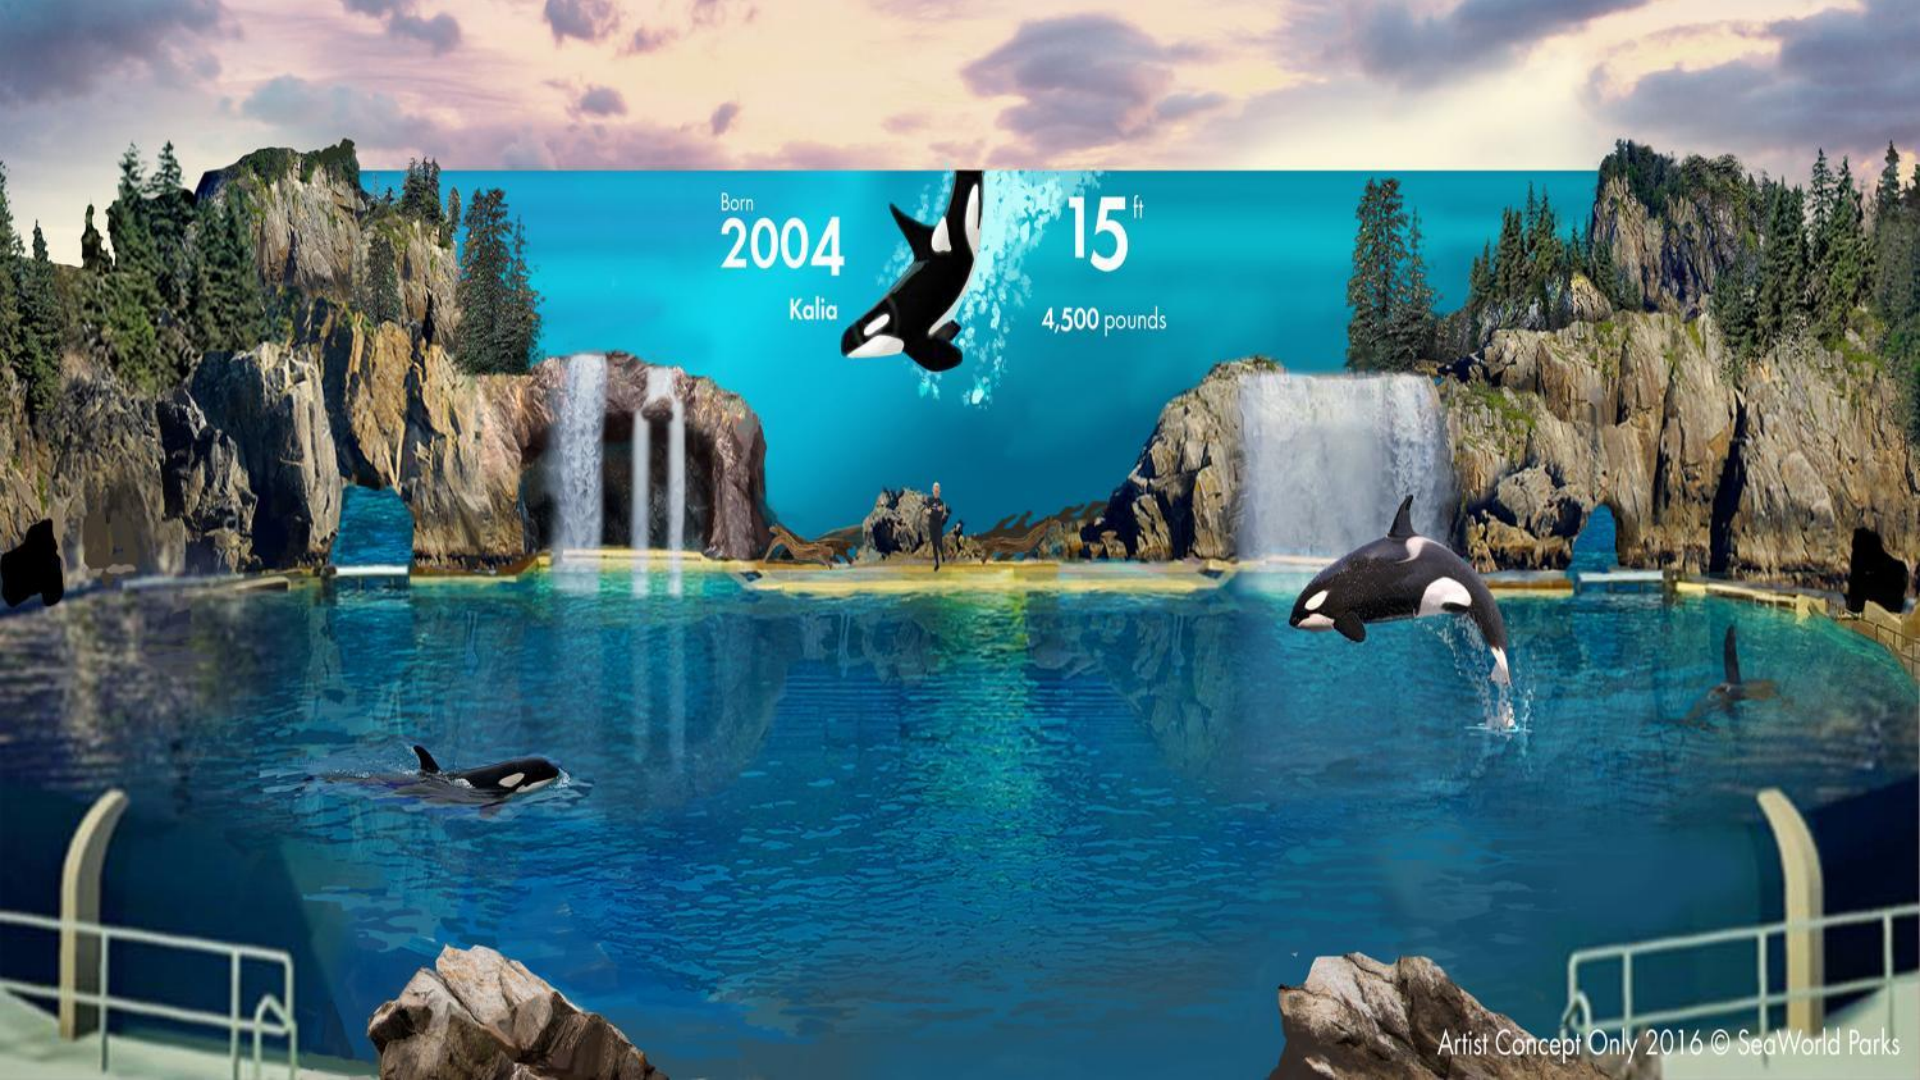

Hautnahe Tierbegegnungen

Born
2004

Kalia

15 ft

4,500 pounds

Electric Eel – Neuheit

Tidal Twister – Mai 2019

Mako - 2020

SeaWorld®

Orlando

Mako

Infinity Falls

Manatee Rehab Center

AQUATICA

SeaWorld's
WATERPARK

Ray Rush

Flexible Kombitickets

**1
Visit**

Choose either
SeaWorld or
Busch Gardens

**2
Visits**

Choose from any of the
4 parks and enjoy a single
park with each visit

**3
Visits**

**Unlimited
Visits**

Unlimited visits to any
4 parks for up to 14 days
from first visit.
Free Parking Included!